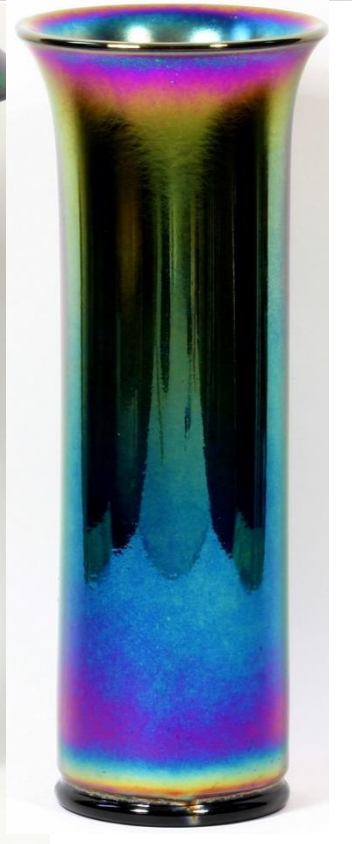

Opaque Stretch Glass

Will be the topic of our ***Stretch Out*** call on Thu, 4/14/16,
At 8 pm Eastern, 7 Central, 6 Mountain and 5 Pacific Time.

All are welcome to join in by calling
415-464-6800, followed by **ID: 04211974#**.

Page 1 – Diamond’s Egyptian Lustre

Page 2 – Imperial's marigold on milk & smoke on milk

Page 3 – Northwood's Jade Blue

Page 4 – Northwood's Ivory (custard)

Page 5 – Northwood’s opaque white

Page 6 – U. S. Glass – Coral, Old Rose & red slag

Page 7 – U. S. Glass – Jade, Jade Green & Nile Green

Page 8 – U. S. Glass – Mandarin Yellow

Page 9 – U. S. Glass – Pearl Blue & Pearl Gray