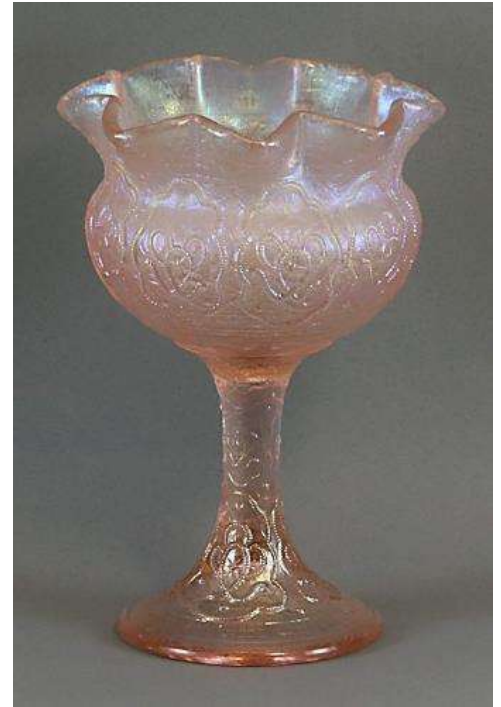

Velva Rose? Dusty Rose? Sunset Satin? Petal Pink?

Page 1 – Velva Rose (1980-1982)

#8250VR Rose Bowl, Mini

#9134VR Basket,
Butterfly & Berry

Comport, Persian Medallion, crimped

#9488VR Candy Box,
paneled.

#7527VR Comport, footed

#9066VR Bell, Whitton

#7562VR Bell, star crimp

#7405VR Epergne, 5 piece

#9248VR Bowl, roses

Page 3 – Velva Rose (cont'd)

#9101VR Lamp, poppy

#9056VR Bud Vase

#9455VR Vase, paneled handkerchief