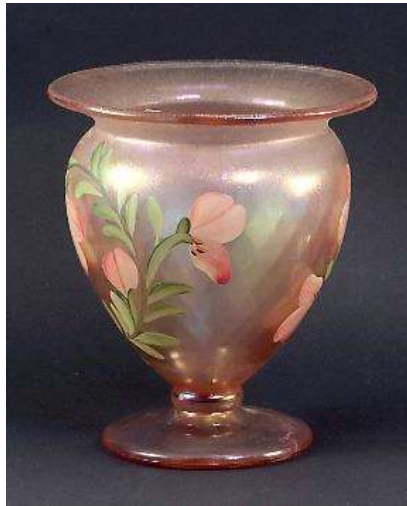

#4801SW Epergne, diamond lace

#9499 Logo, oval

#4601SW 14-piece Punch Bowl Set, paneled grape
(#4642 SX punch cups)

#5937 Basket, paneled

Page 7 – Sunset Stretch (cont'd)

#7278SW Bell, Petite Beauty

#1168 Vase, diamond optic decorated