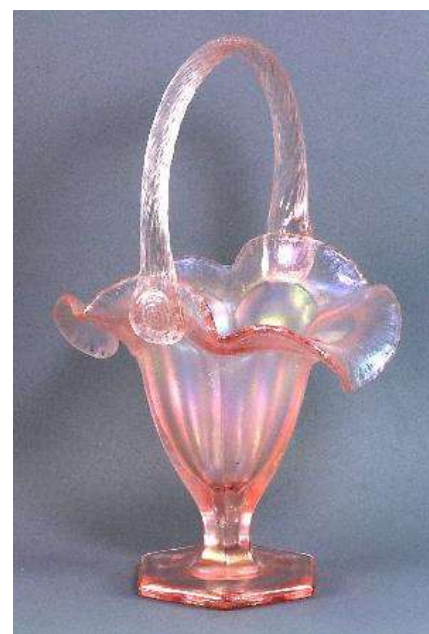

Champaign Opal Satin (1996 - 1999)

#7505PQ Epergne, 5-piece

#2782PQ Vase, Feather

Page 6 – Sunset Stretch (2002-2003)

A true pink like Velva Rose, but with a different formula.

#2919SW Basket, paneled grape

#4801SW Epergne, diamond lace

#9499 Logo, oval

#4601SW 14-piece Punch Bowl Set, paneled grape
(#4642 SX punch cups)

#5937 Basket, paneled

Page 7 – Sunset Stretch (cont'd)

#7278SW Bell, Petite Beauty

#1168 Vase, diamond optic decorated