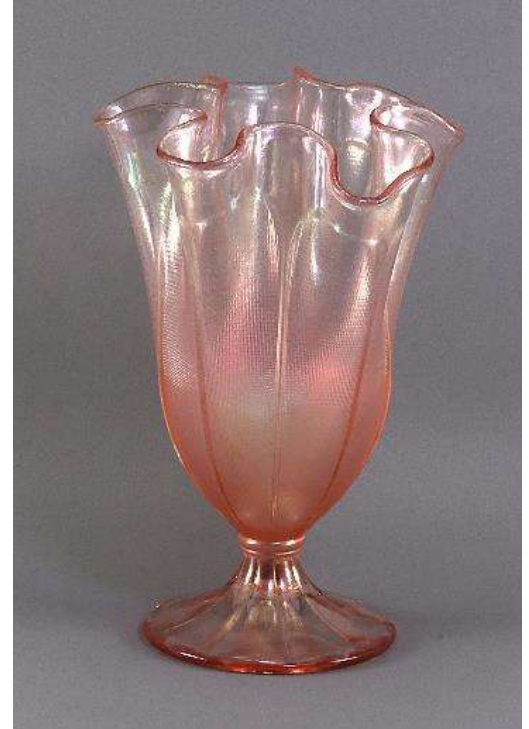

#9066VR Bell, Whitton

#7562VR Bell, star crimp

#7405VR Epergne, 5 piece

#9248VR Bowl, roses

Page 3 – Velva Rose (cont'd)

#9101VR Lamp, poppy

#9056VR Bud Vase

#9455VR Vase, paneled handkerchief

Toothpick, square crimped

#7580VR Candy, dolphin-handled

#7536VR Basket, melon rib, square

#8431VR Comport, footed, lily pad

Page 4 – Petal Pink Stretch (1992 & 1995)

#C9401 (C5490 P9) Bowl, cupped with roses & #C9402 (C7572) candleholders with roses (1992 QVC)